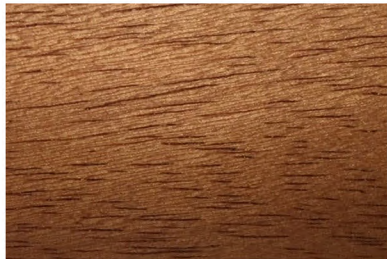

# Wood Samples

ETEL

Black

Honey Canela

Natural Cedar

Natural Freijo

Natural Ipe

Jequitibá

Louro Preto

Natural American Walnut

Natural Tauari