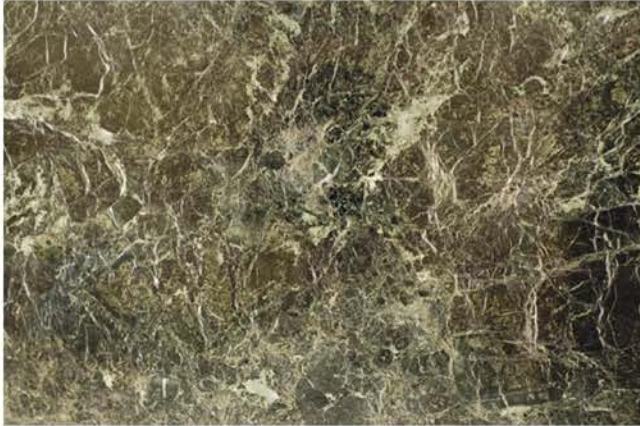

# Refuge Base selection

Marc Ange

Rosa Portogallo Marble

Verde Alpi Marble

Rosso Di Francia Marble

Giallo Egitto Marble

Calacatta Marble

Rosa Broccatelle Marble

# Refuge Base selection

Marc Ange

Forest Green Marble

Grey Fleury Marble

Terracotta Terrazzo

Rose Terrazzo

Concrete

RAL 030 80 20

# *Refuge Base selection*

Marc Ange

Teak

Black Walnut