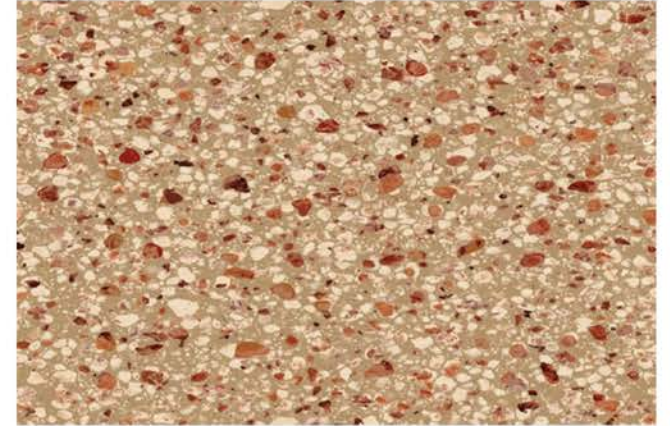

# Refuge Base selection

Marc Ange

Forest Green Marble

Grey Fleury Marble

Terracotta Terrazzo

Rose Terrazzo

Concrete

RAL 030 80 20

# *Refuge Base selection*

Marc Ange

Teak

Black Walnut