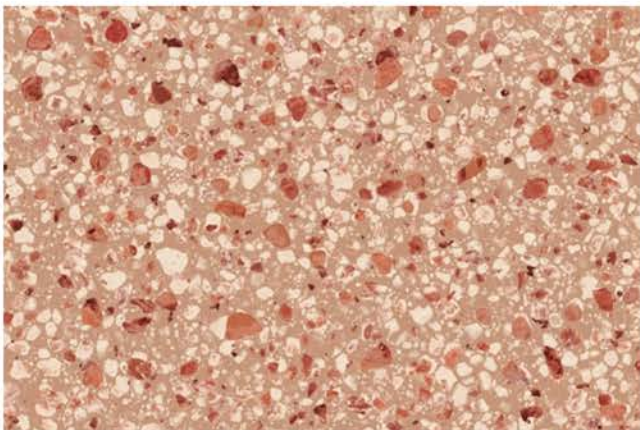

# Refuge Base selection

Marc Ange

Forest Green Marble

Grey Fleury Marble

Terracotta Terrazzo

Rose Terrazzo

Concrete

RAL 030 80 20